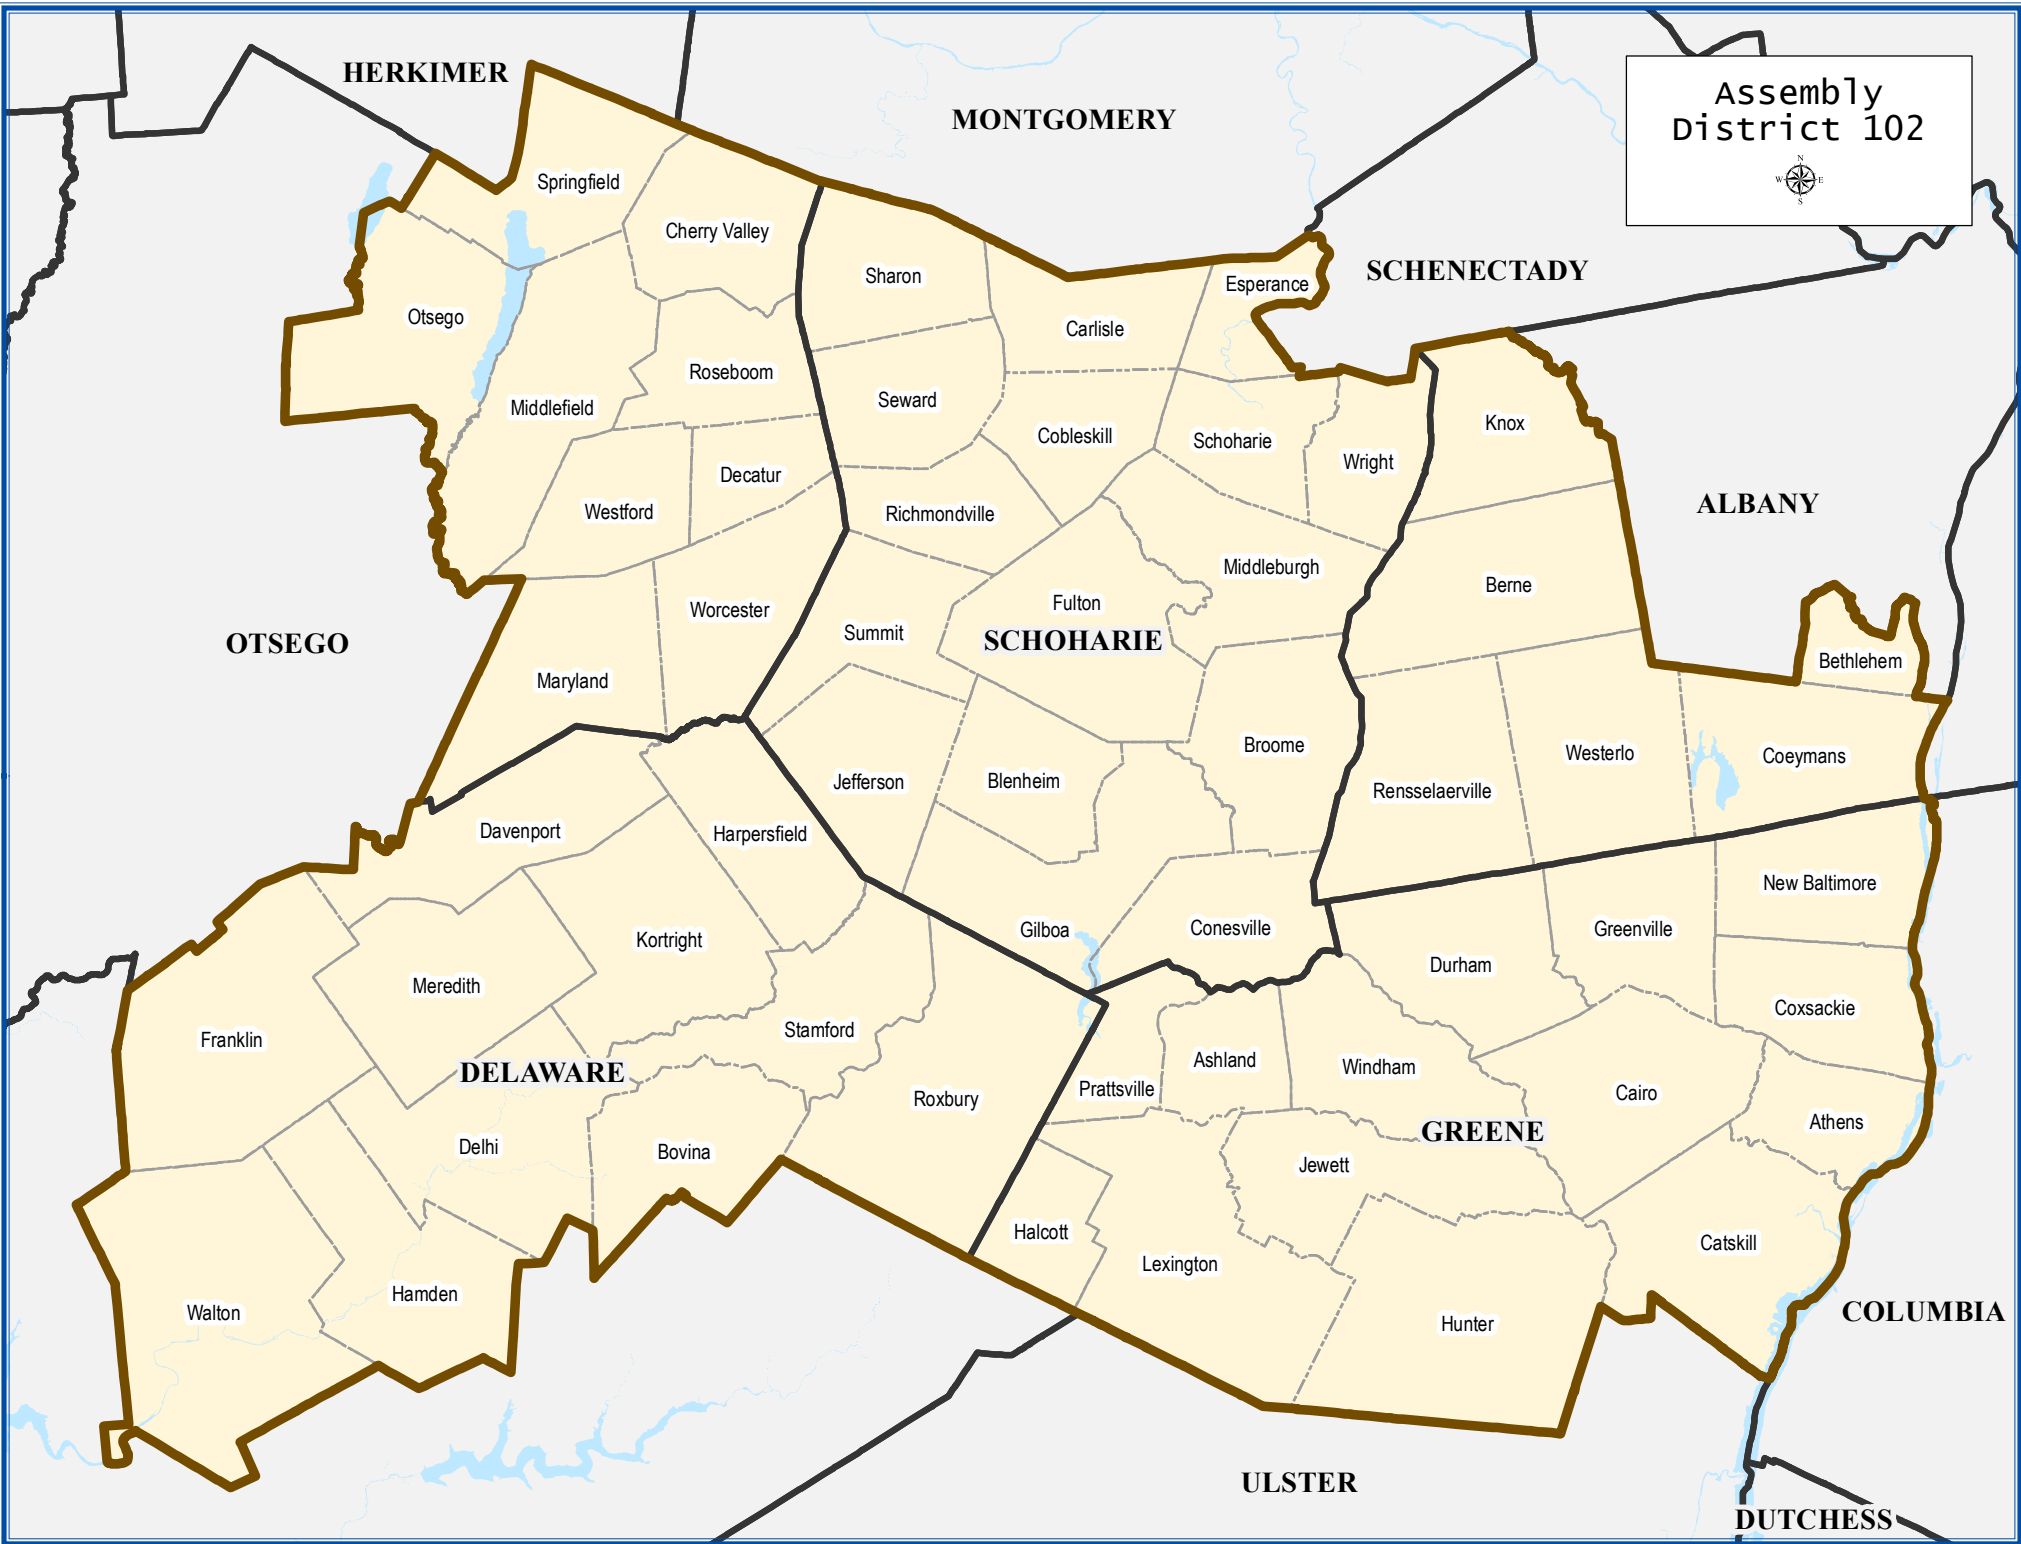

Assembly
District 102

Assembly District 102

Total population : 136,034

Deviation : 1,408

Deviation Percentage : 1.05

	NH White	NH Black	Hispanic	NH Asian	NH AmInd	NH Hwn	NH Multi	NH Other
Total	119,377	2,488	5,907	1,331	218	11	6,170	532
% of Total	87.76	1.83	4.34	0.98	0.16	0.01	4.54	0.39
Total 18+	99,373	2,047	4,101	1,119	193	8	4,162	382
% of 18+	89.22	1.84	3.68	1.00	0.17	0.01	3.74	0.34
Department of Justice								
	NH White	NH Black	Hispanic	NH Asian	NH AmInd	NH Hwn	NH Multi	NH Other
Total	119,377	3,475	5,907	1,844	2,445	42	426	2,518
% of Total	87.76	2.55	4.34	1.36	1.80	0.03	0.31	1.85
Total 18+	99,373	2,447	4,101	1,396	1,920	32	256	1,860
% of 18+	89.22	2.20	3.68	1.25	1.72	0.03	0.23	1.67